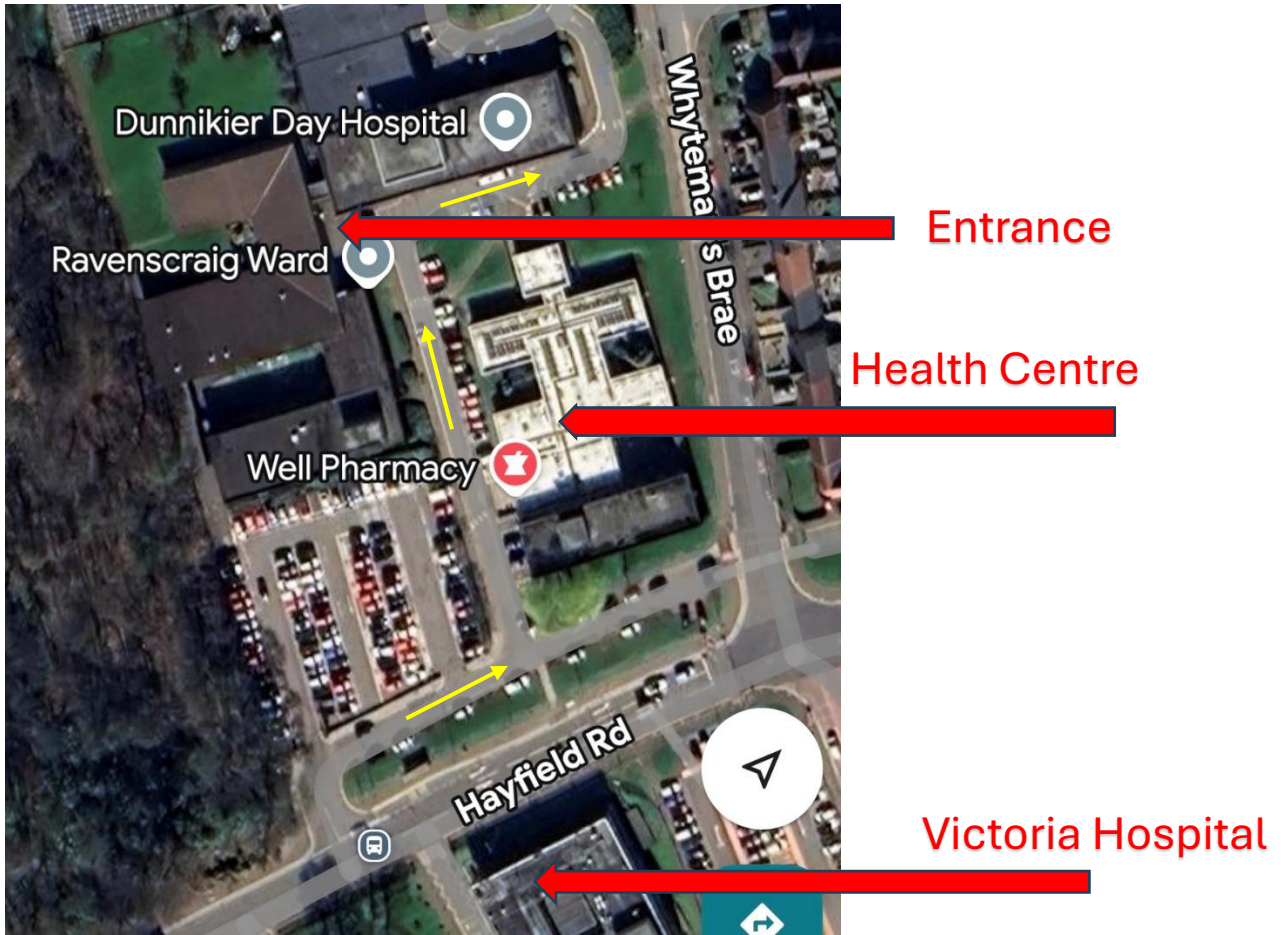

Whyteman's Brae Hospital Tribunal Suite

The entrance to the tribunal Suite at Whiteman's Brae Hospital is accessed at the bottom corner of the hospital at the top of the Health Centre. Please see car parks below. Parking fills up very quickly but there is an overspill carpark across from the ambulance depot and it is only a few minutes' walk to the tribunal suite. Please note the road in the site is one-way (yellow arrows).